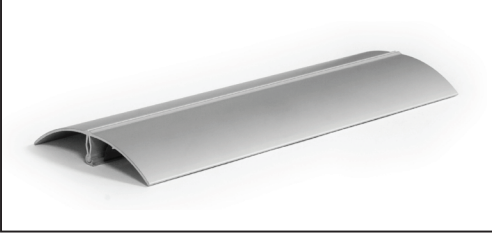

## SWING WING

Each products includes aluminium base.

Poster materials are optional.  
Several poster materials can be used with this base;  
PVC Foam, PS, PET.  
The thickness varies between 1-4 mm.