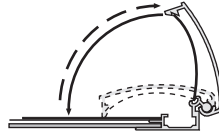

Installation Instructions

(1001846)

SNAP FRAME Round Corner

Each frame includes wall mounting accessories (4 screws & 4 anchors)

Screw & anchor mounting

- Please inform the order number on the product or on the carton (e.g. 1/110001394-460) to the place that you have made the purchase if any problem with the product occurs.
- Bitte teilen Sie bei jeglichen Problemen, die auf dem Artikel oder auf der Verpackung aufgeführte Auftragsnummer (z.B. 1/110001394-460) Ihrem Händler mit.
- Lüften ürünlerde herhangi bir sorun için ürünün veya paketin üzerindeki sipariş numarasını (örnek: 1/110001394-460) satın aldığınız yere bildiriniz.
- All rights reserved. All pictures, figures and writings are secured internationally by copy-right law. Infringements will be sued by civil and legal law.
- Alle Rechte vorbehalten. Alle Bilder, Zeichnungen und Texte sind international urheberrechtlich geschützt. Etwaige Zuwiderhandlungen werden zivil-und strafrechtlich verfolgt.
- Tüm hakları saklıdır. Tüm resimlerin, şemaların ve yazıların kopya hakları uluslararası kanunlarla güvence altına alınmıştır. İhlali durumunda sivil ve hukuki yasa mercii tarafından dava edilecektir.

Installation Instructions

(1001846) SNAP FRAME Mitred Corner

Each frame includes wall mounting accessories (4 screws & 4 anchors)

Screw & anchor mounting

Fixing uneven corners

1. If your frame corners are slightly uneven, there is an easy fixing. Follow these steps with care, as the corners are sharp.

2. Locate the metal brackets on the back of your frame near the gap and loosen the screws. Push the two sides of the frame together and retighten the screws.

3. Your frame corners should be perfectly aligned!