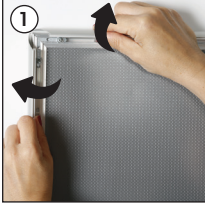

Installation Instructions

(1001846)

SNAP FRAME Round Corner

Each frame includes wall mounting accessories (4 screws & 4 anchors)

Screw & anchor mounting

- Please inform the order number on the product or on the carton (e.g. 1/110001394-460) to the place that you have made the purchase if any problem with the product occurs.
- Bitte teilen Sie bei jeglichen Problemen, die auf dem Artikel oder auf der Verpackung aufgeführte Auftragsnummer (z.B. 1/110001394-460) Ihrem Händler mit.
- Lüften ürünlerde herhangi bir sorun için ürünün veya paketin üzerindeki sipariş numarasını (örnek: 1/110001394-460) satın aldığınız yere bildiriniz.
- All rights reserved. All pictures, figures and writings are secured internationally by copy-right law. Infringements will be sued by civil and legal law.
- Alle Rechte vorbehalten. Alle Bilder, Zeichnungen und Texte sind international urheberrechtlich geschützt. Etwaige Zuwiderhandlungen werden zivil-und strafrechtlich verfolgt.
- Tüm hakları saklıdır. Tüm resimlerin, şemaların ve yazıların kopya hakları uluslararası kanunlarla güvence altına alınmıştır. İhlali durumunda sivil ve hukuki yasa mercii tarafından dava edilecektir.

Installation Instructions

(1001846) SNAP FRAME Mitred Corner

Each frame includes wall mounting accessories (4 screws & 4 anchors)

Screw & anchor mounting

Fixing uneven corners

1. If your frame corners are slightly uneven, there is an easy fixing. Follow these steps with care, as the corners are sharp.

2. Locate the metal brackets on the back of your frame near the gap and loosen the screws. Push the two sides of the frame together and retighten the screws.

3. Your frame corners should be perfectly aligned!