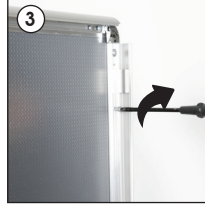

Installation Instructions

(1001846)

SNAP FRAME Round Corner

Each frame includes wall mounting accessories (4 screws & 4 anchors)

Screw & anchor mounting

- Please inform the order number on the product or on the carton (e.g. 1/110001394-460) to the place that you have made the purchase if any problem with the product occurs.
- Bitte teilen Sie bei jeglichen Problemen, die auf dem Artikel oder auf der Verpackung aufgeführte Auftragsnummer (z.B. 1/110001394-460) Ihrem Händler mit.
- Lüften ürünlerde herhangi bir sorun için ürünün veya paketin üzerindeki sipariş numarasını (örnek: 1/110001394-460) satın aldığınız yere bildiriniz.
- All rights reserved. All pictures, figures and writings are secured internationally by copy-right law. Infringements will be sued by civil and legal law.
- Alle Rechte vorbehalten. Alle Bilder, Zeichnungen und Texte sind international urheberrechtlich geschützt. Etwaige Zuwiderhandlungen werden zivil-und strafrechtlich verfolgt.
- Tüm hakları saklıdır. Tüm resimlerin, şemaların ve yazıların kopya hakları uluslararası kanunlarla güvence altına alınmıştır. İhlali durumunda sivil ve hukuki yasa mercii tarafından dava edilecektir.

Installation Instructions

(1001846) SNAP FRAME Mitred Corner

Each frame includes wall mounting accessories (4 screws & 4 anchors)

Screw & anchor mounting

Fixing uneven corners

1. If your frame corners are slightly uneven, there is an easy fixing. Follow these steps with care, as the corners are sharp.

2. Locate the metal brackets on the back of your frame near the gap and loosen the screws. Push the two sides of the frame together and retighten the screws.

3. Your frame corners should be perfectly aligned!