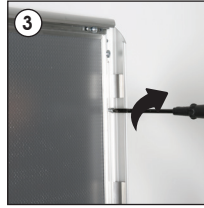

Installation Instructions

(1001846)

SNAP FRAME Round Corner

Each frame includes wall mounting accessories (4 screws & 4 anchors)

Screw & anchor mounting

- Please inform the order number on the product or on the carton (e.g. 1/110001394-460) to the place that you have made the purchase if any problem with the product occurs.
- Bitte teilen Sie bei jeglichen Problemen, die auf dem Artikel oder auf der Verpackung aufgeführte Auftragsnummer (z.B. 1/110001394-460) Ihrem Händler mit.
- Lüften ürünlerde herhangi bir sorun için ürünün veya paketin üzerindeki sipariş numarasını (örnek: 1/110001394-460) satın aldığınız yere bildiriniz.
- All rights reserved. All pictures, figures and writings are secured internationally by copy-right law. Infringements will be sued by civil and legal law.
- Alle Rechte vorbehalten. Alle Bilder, Zeichnungen und Texte sind international urheberrechtlich geschützt. Etwaige Zuwiderhandlungen werden zivil-und strafrechtlich verfolgt.
- Tüm hakları saklıdır. Tüm resimlerin, şemaların ve yazıların kopya hakları uluslararası kanunlarla güvence altına alınmıştır. İhlali durumunda sivil ve hukuki yasa mercii tarafından dava edilecektir.

Installation Instructions

(1001846) SNAP FRAME Mitred Corner

Each frame includes wall mounting accessories (4 screws & 4 anchors)

Screw & anchor mounting

Fixing uneven corners

1. If your frame corners are slightly uneven, there is an easy fixing. Follow these steps with care, as the corners are sharp.

2. Locate the metal brackets on the back of your frame near the gap and loosen the screws. Push the two sides of the frame together and retighten the screws.

3. Your frame corners should be perfectly aligned!