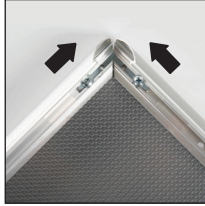

Installation Instructions

(1001846)

SNAP FRAME Round Corner

Each frame includes wall mounting accessories (4 screws & 4 anchors)

Screw & anchor mounting

- Please inform the order number on the product or on the carton (e.g. 1/110001394-460) to the place that you have made the purchase if any problem with the product occurs.
- Bitte teilen Sie bei jeglichen Problemen, die auf dem Artikel oder auf der Verpackung aufgeführte Auftragsnummer (z.B. 1/110001394-460) Ihrem Händler mit.
- Lüften ürünlerde herhangi bir sorun için ürünün veya paketin üzerindeki sipariş numarasını (örnek: 1/110001394-460) satın aldığınız yere bildiriniz.
- All rights reserved. All pictures, figures and writings are secured internationally by copy-right law. Infringements will be sued by civil and legal law.
- Alle Rechte vorbehalten. Alle Bilder, Zeichnungen und Texte sind international urheberrechtlich geschützt. Etwaige Zuwiderhandlungen werden zivil-und strafrechtlich verfolgt.
- Tüm hakları saklıdır. Tüm resimlerin, şemaların ve yazıların kopya hakları uluslararası kanunlarla güvence altına alınmıştır. İhlali durumunda sivil ve hukuki yasa mercii tarafından dava edilecektir.

Installation Instructions

(1001846) SNAP FRAME Mitred Corner

Each frame includes wall mounting accessories (4 screws & 4 anchors)

Screw & anchor mounting

Fixing uneven corners

1. If your frame corners are slightly uneven, there is an easy fixing. Follow these steps with care, as the corners are sharp.

2. Locate the metal brackets on the back of your frame near the gap and loosen the screws. Push the two sides of the frame together and retighten the screws.

3. Your frame corners should be perfectly aligned!