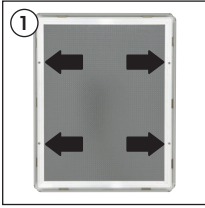

Installation Instructions

(1001846)

SNAP FRAME Round Corner

Each frame includes wall mounting accessories (4 screws & 4 anchors)

Screw & anchor mounting

- Please inform the order number on the product or on the carton (e.g. 1/110001394-460) to the place that you have made the purchase if any problem with the product occurs.
- Bitte teilen Sie bei jeglichen Problemen, die auf dem Artikel oder auf der Verpackung aufgeführte Auftragsnummer (z.B. 1/110001394-460) Ihrem Händler mit.
- Lüften ürünlerde herhangi bir sorun için ürünün veya paketin üzerindeki sipariş numarasını (örnek: 1/110001394-460) satın aldığınız yere bildiriniz.
- All rights reserved. All pictures, figures and writings are secured internationally by copy-right law. Infringements will be sued by civil and legal law.
- Alle Rechte vorbehalten. Alle Bilder, Zeichnungen und Texte sind international urheberrechtlich geschützt. Etwaige Zuwiderhandlungen werden zivil-und strafrechtlich verfolgt.
- Tüm hakları saklıdır. Tüm resimlerin, şemaların ve yazıların kopya hakları uluslararası kanunlarla güvence altına alınmıştır. İhlali durumunda sivil ve hukuki yasa mercii tarafından dava edilecektir.

Installation Instructions

(1001846) SNAP FRAME Mitred Corner

Each frame includes wall mounting accessories (4 screws & 4 anchors)

Screw & anchor mounting

Fixing uneven corners

1. If your frame corners are slightly uneven, there is an easy fixing. Follow these steps with care, as the corners are sharp.

2. Locate the metal brackets on the back of your frame near the gap and loosen the screws. Push the two sides of the frame together and retighten the screws.

3. Your frame corners should be perfectly aligned!