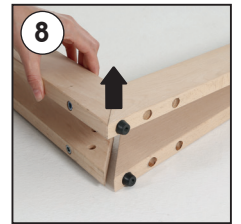

Installation Instructions

(1011809H000)

WOOD PORTABLE EASEL

- 2 x Portable Easel base 380 mm
- 2 x Portable Easel base 1550 mm
- 1 x Clover-head screws M6x20
- 2 x Mobile Peg
- 1 x Lock plate
- 1 x Bolt M6x12
- 4 x Nuts M6 10x14
- 4 x Puler Screw M6x60