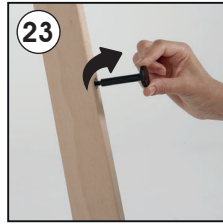

Installation Instructions

(1011809H000)

WOOD PORTABLE EASEL

- 2 x Portable Easel base 380 mm
- 2 x Portable Easel base 1550 mm
- 1 x Clover-head screws M6x20
- 2 x Mobile Peg
- 1 x Lock plate
- 1 x Bolt M6x12
- 4 x Nuts M6 10x14
- 4 x Puler Screw M6x60