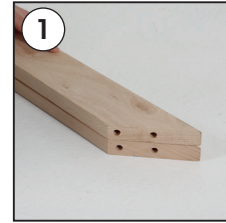

Installation Instructions

(1011809H000)

WOOD PORTABLE EASEL

- 2 x Portable Easel base 380 mm
- 2 x Portable Easel base 1550 mm
- 1 x Clover-head screws M6x20
- 2 x Mobile Peg
- 1 x Lock plate
- 1 x Bolt M6x12
- 4 x Nuts M6 10x14
- 4 x Puler Screw M6x60