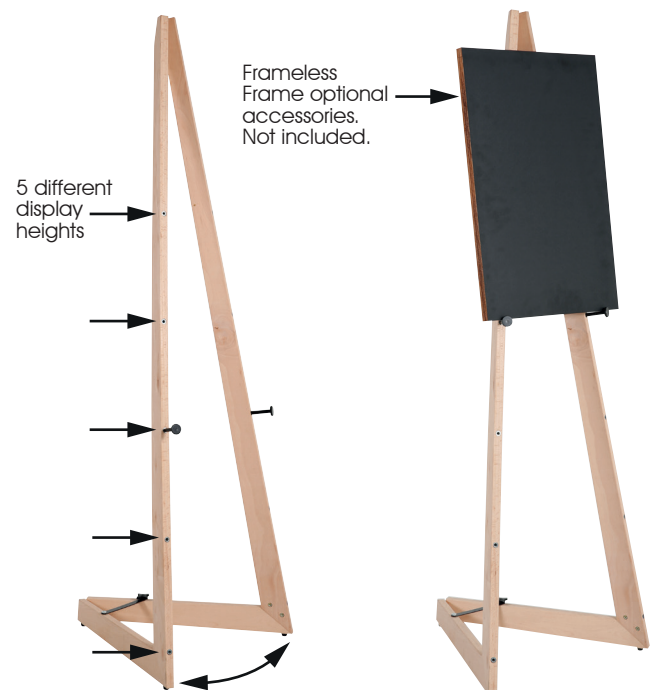

Installation Instructions

(1011809H000)

WOOD PORTABLE EASEL

- 2 x Portable Easel base 380 mm
- 2 x Portable Easel base 1550 mm
- 1 x Clover-head screws M6x20
- 2 x Mobile Peg
- 1 x Lock plate
- 1 x Bolt M6x12
- 4 x Nuts M6 10x14
- 4 x Puler Screw M6x60