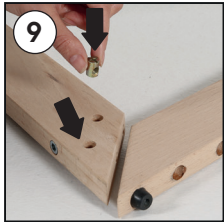

Installation Instructions

(1011809H000)

WOOD PORTABLE EASEL

- 2 x Portable Easel base 380 mm
- 2 x Portable Easel base 1550 mm
- 1 x Clover-head screws M6x20
- 2 x Mobile Peg
- 1 x Lock plate
- 1 x Bolt M6x12
- 4 x Nuts M6 10x14
- 4 x Puler Screw M6x60