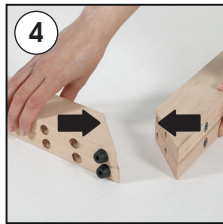

Installation Instructions

(1011809H000)

WOOD PORTABLE EASEL

- 2 x Portable Easel base 380 mm
- 2 x Portable Easel base 1550 mm
- 1 x Clover-head screws M6x20
- 2 x Mobile Peg
- 1 x Lock plate
- 1 x Bolt M6x12
- 4 x Nuts M6 10x14
- 4 x Puler Screw M6x60