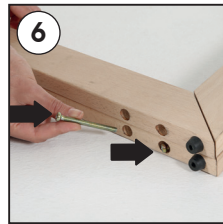

Installation Instructions

(1011809H000)

WOOD PORTABLE EASEL

- 2 x Portable Easel base 380 mm
- 2 x Portable Easel base 1550 mm
- 1 x Clover-head screws M6x20
- 2 x Mobile Peg
- 1 x Lock plate
- 1 x Bolt M6x12
- 4 x Nuts M6 10x14
- 4 x Puler Screw M6x60