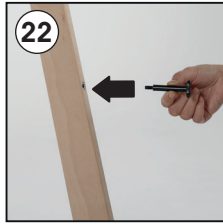

Installation Instructions

(1011809H000)

WOOD PORTABLE EASEL

- 2 x Portable Easel base 380 mm
- 2 x Portable Easel base 1550 mm
- 1 x Clover-head screws M6x20
- 2 x Mobile Peg
- 1 x Lock plate
- 1 x Bolt M6x12
- 4 x Nuts M6 10x14
- 4 x Puler Screw M6x60