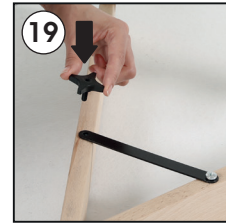

Installation Instructions

(1011809H000)

WOOD PORTABLE EASEL

- 2 x Portable Easel base 380 mm
- 2 x Portable Easel base 1550 mm
- 1 x Clover-head screws M6x20
- 2 x Mobile Peg
- 1 x Lock plate
- 1 x Bolt M6x12
- 4 x Nuts M6 10x14
- 4 x Puler Screw M6x60