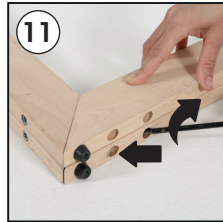

Installation Instructions

(1011809H000)

WOOD PORTABLE EASEL

- 2 x Portable Easel base 380 mm
- 2 x Portable Easel base 1550 mm
- 1 x Clover-head screws M6x20
- 2 x Mobile Peg
- 1 x Lock plate
- 1 x Bolt M6x12
- 4 x Nuts M6 10x14
- 4 x Puler Screw M6x60