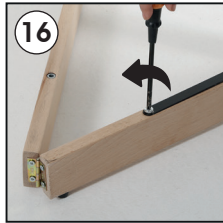

Installation Instructions

(1011809H000)

WOOD PORTABLE EASEL

- 2 x Portable Easel base 380 mm
- 2 x Portable Easel base 1550 mm
- 1 x Clover-head screws M6x20
- 2 x Mobile Peg
- 1 x Lock plate
- 1 x Bolt M6x12
- 4 x Nuts M6 10x14
- 4 x Puler Screw M6x60