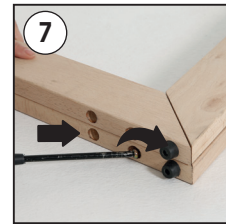

Installation Instructions

(1011809H000)

WOOD PORTABLE EASEL

- 2 x Portable Easel base 380 mm
- 2 x Portable Easel base 1550 mm
- 1 x Clover-head screws M6x20
- 2 x Mobile Peg
- 1 x Lock plate
- 1 x Bolt M6x12
- 4 x Nuts M6 10x14
- 4 x Puler Screw M6x60