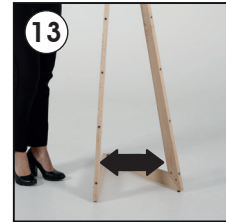

Installation Instructions

(1011809H000)

WOOD PORTABLE EASEL

- 2 x Portable Easel base 380 mm
- 2 x Portable Easel base 1550 mm
- 1 x Clover-head screws M6x20
- 2 x Mobile Peg
- 1 x Lock plate
- 1 x Bolt M6x12
- 4 x Nuts M6 10x14
- 4 x Puler Screw M6x60