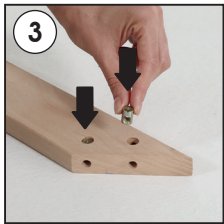

Installation Instructions

(1011809H000)

WOOD PORTABLE EASEL

- 2 x Portable Easel base 380 mm
- 2 x Portable Easel base 1550 mm
- 1 x Clover-head screws M6x20
- 2 x Mobile Peg
- 1 x Lock plate
- 1 x Bolt M6x12
- 4 x Nuts M6 10x14
- 4 x Puler Screw M6x60