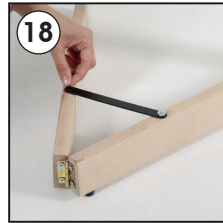

Installation Instructions

(1011809H000)

WOOD PORTABLE EASEL

- 2 x Portable Easel base 380 mm
- 2 x Portable Easel base 1550 mm
- 1 x Clover-head screws M6x20
- 2 x Mobile Peg
- 1 x Lock plate
- 1 x Bolt M6x12
- 4 x Nuts M6 10x14
- 4 x Puler Screw M6x60