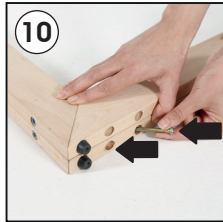

Installation Instructions

(1011809H000)

WOOD PORTABLE EASEL

- 2 x Portable Easel base 380 mm
- 2 x Portable Easel base 1550 mm
- 1 x Clover-head screws M6x20
- 2 x Mobile Peg
- 1 x Lock plate
- 1 x Bolt M6x12
- 4 x Nuts M6 10x14
- 4 x Puler Screw M6x60