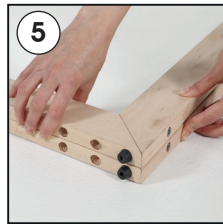

Installation Instructions

(1011809H000)

WOOD PORTABLE EASEL

- 2 x Portable Easel base 380 mm
- 2 x Portable Easel base 1550 mm
- 1 x Clover-head screws M6x20
- 2 x Mobile Peg
- 1 x Lock plate
- 1 x Bolt M6x12
- 4 x Nuts M6 10x14
- 4 x Puler Screw M6x60