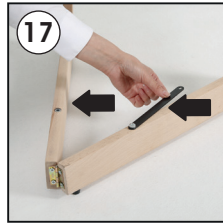

Installation Instructions

(1011809H000)

WOOD PORTABLE EASEL

- 2 x Portable Easel base 380 mm
- 2 x Portable Easel base 1550 mm
- 1 x Clover-head screws M6x20
- 2 x Mobile Peg
- 1 x Lock plate
- 1 x Bolt M6x12
- 4 x Nuts M6 10x14
- 4 x Puler Screw M6x60